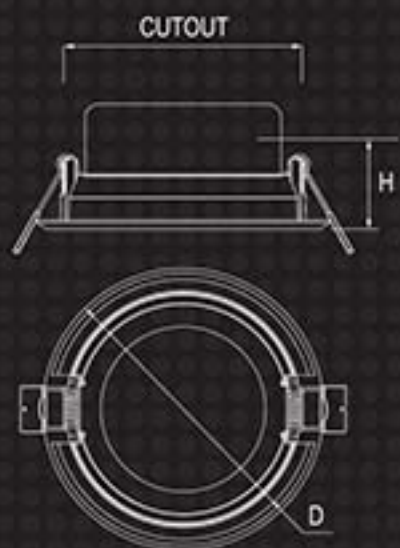

D = Diameter H = Height

### Application areas

- General Shops   Small Offices   Reception Area   Homes
- Restaurants   Hospital Lobbies & Passages

Wattage	Product Description	CCT	Lumen Output	Cut Out Dimension (mm)	Dimension (LxWxH) mm	Product Code
5W	LED Down Light	3000K	350lm	70 mm	86 x 86 x 46	PDLM12053
	LED Down Light	6000K	350lm	70 mm	86 x 86 x 46	PDLM12056

## LENS TYPE DOWN LIGHT

Recess mounted Circular type LED Down Light in white finish with energy efficient electronic driver.

- Input Voltage: AC 220 - 240V, 50/60Hz
- Optics: Polycarbonate Lens
- High Surge Protection 1.0 KV
- Driver Type: Integral
- LED Life: 30,000 BH
- CRI: Ra>80
- P.F ≥ 0.5