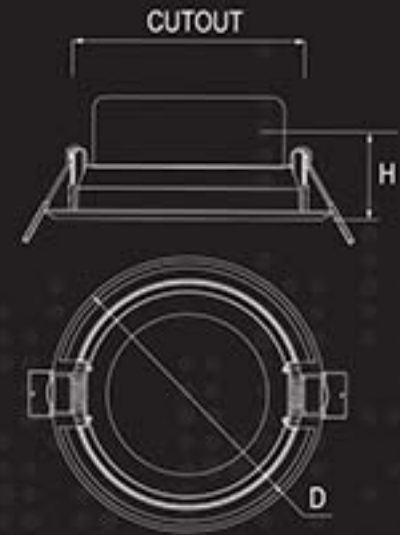

## DIFFUSE TYPE DOWN LIGHT

Recess mounted Circular type LED Down Light in white finish with energy efficient electronic driver.

- Input Voltage: AC 220 - 240V, 50/60Hz
- Optics: Polycarbonate diffuser
- High Surge Protection 1.0 KV
- Driver Type: Integral
- LED Life: 30,000 BH
- CRI: Ra>80
- P.F ≥ 0.5

D = Diameter H = Height

### Application areas

- General Shops   Small Offices   Reception Area   Homes
- Restaurants   Hospital Lobbies & Passages

Wattage	Product Description	CCT	Lumen Output	Cut Out Dimension (mm)	Dimension (LxWxH) mm	Product Code
5W	LED Down Light	3000K	350lm	70 mm	86 x 86 x 46	PDLM12053
	LED Down Light	6000K	350lm	70 mm	86 x 86 x 46	PDLM12056

## LENS TYPE DOWN LIGHT

Recess mounted Circular type LED Down Light in white finish with energy efficient electronic driver.

- Input Voltage: AC 220 - 240V, 50/60Hz
- Optics: Polycarbonate Lens
- High Surge Protection 1.0 KV
- Driver Type: Integral
- LED Life: 30,000 BH
- CRI: Ra>80
- P.F ≥ 0.5