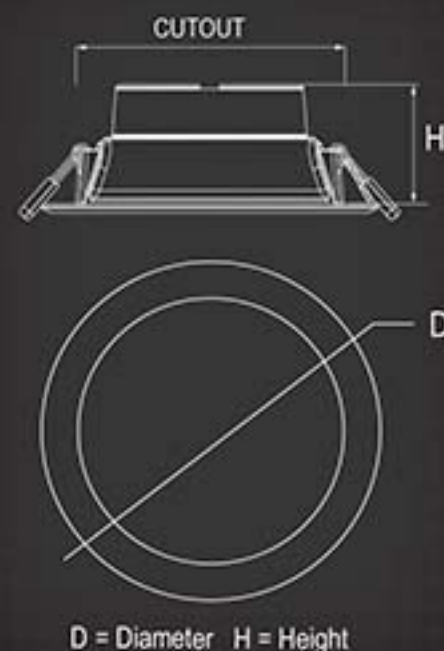

D = Diameter H = Height

### Application areas

- General Shops   Small Offices   Reception Area   Homes
- Restaurants   Hospital Lobbies & Passages

Wattage	Product Description	CCT	Lumen Output	Cut Out Dimension (mm)	Dimension (LxWxH) mm	Product Code
5W	LED Down Light	3000K	350lm	70 mm	86 x 86 x 46	PDLM13053
	LED Down Light	6000K	350lm	70 mm	86 x 86 x 46	PDLM13056

### Application areas

- General Shops
- Small Offices
- Homes
- Restaurants
- Hospital Lobbies & Passages

Wattage	Product Description	CCT	Lumen Output	Cut Out Dimension (mm)	Dimension (DxH) mm	Product Code
9W	LED Down Light	3000K	675lm	Ø 95	114 x 49.5	NNNC7581488
	LED Down Light	4000K	675m	Ø 95	114 x 49.5	NNNC7586488
	LED Down Light	6500K	675lm	Ø 95	114 x 49.5	NNNC7596488
12W	LED Down Light	3000K	900m	Ø 125	144 x 55	NNNC7581588
	LED Down Light	4000K	900m	Ø 125	144 x 55	NNNC7586588
	LED Down Light	6500K	900lm	Ø 125	144 x 55	NNNC7596588
15W	LED Down Light	3000K	1125lm	Ø 150	169 x 55	NNNC7581888
	LED Down Light	4000K	1125lm	Ø 150	169 x 55	NNNC7586888
	LED Down Light	6500K	1125lm	Ø 150	169 x 55	NNNC7596888
18W	LED Down Light	3000K	1350lm	Ø 175	194 x 55	NNNC7581688
	LED Down Light	4000K	1350lm	Ø 175	194 x 55	NNNC7586688
	LED Down Light	6500K	1350lm	Ø 175	194 x 55	NNNC7596688