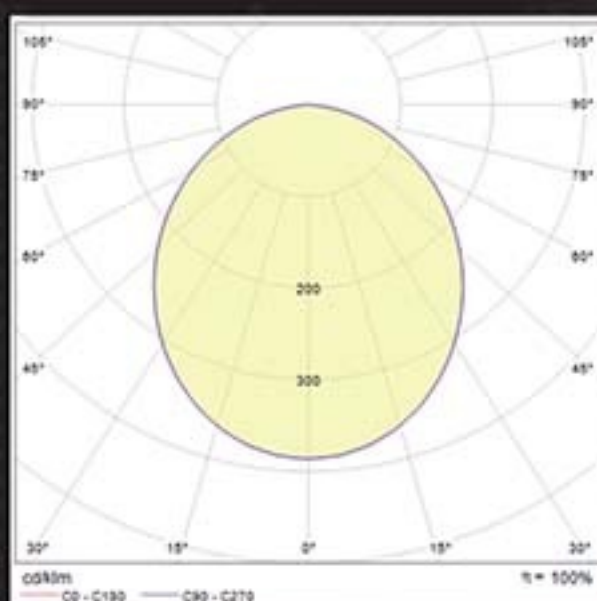

D = Diameter H = Height

### Application areas

- General Shops
- Small Offices
- Homes
- Restaurants
- Hospital Lobbies & Passages

Wattage	Product Description	CCT	Lumen Output	Cut Out Dimension (mm)	Dimension (DxH) mm	Product Code
9W	LED Down Light	3000K	675lm	Ø 95	114 x 49.5	NNNC7581488
	LED Down Light	4000K	675m	Ø 95	114 x 49.5	NNNC7586488
	LED Down Light	6500K	675lm	Ø 95	114 x 49.5	NNNC7596488
12W	LED Down Light	3000K	900m	Ø 125	144 x 55	NNNC7581588
	LED Down Light	4000K	900m	Ø 125	144 x 55	NNNC7586588
	LED Down Light	6500K	900lm	Ø 125	144 x 55	NNNC7596588
15W	LED Down Light	3000K	1125lm	Ø 150	169 x 55	NNNC7581888
	LED Down Light	4000K	1125lm	Ø 150	169 x 55	NNNC7586888
	LED Down Light	6500K	1125lm	Ø 150	169 x 55	NNNC7596888
18W	LED Down Light	3000K	1350lm	Ø 175	194 x 55	NNNC7581688
	LED Down Light	4000K	1350lm	Ø 175	194 x 55	NNNC7586688
	LED Down Light	6500K	1350lm	Ø 175	194 x 55	NNNC7596688